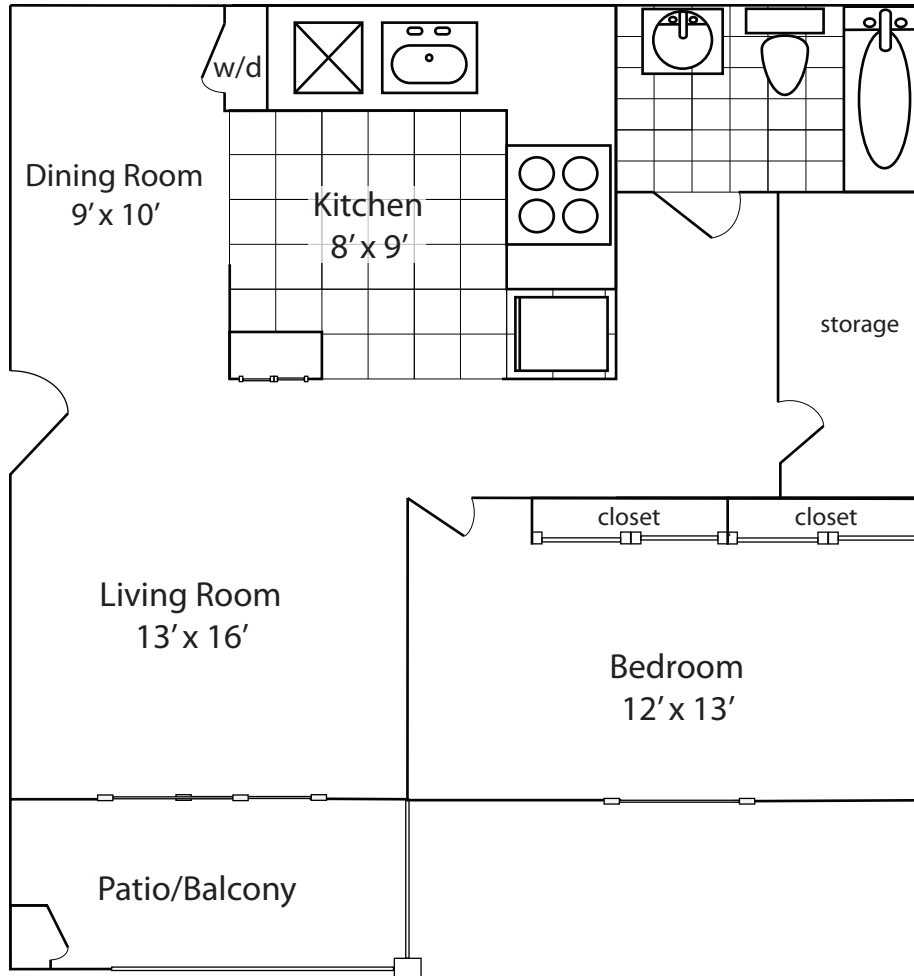

CLOVER RIDGE

A PRIME CAMPUS HOUSING COMMUNITY
Deluxe Walk-to-Campus Student Apartments

One Bedroom, One Bath "The Mascott" 750 SF

Your New Student Housing Community

Your New Home Away from Home

Adjacent to Campus
Free On-Site Parking
24 Hour Fitness Center
Swimming Pool, Basketball Court,
Tennis Court & Sand Volleyball Court
On-Site Management/Leasing Office
Complimentary Tanning Beds
On-Site Security Officer
24 Hour Maintenance

Spacious Bedrooms
Wireless High Speed Internet &
Comcast Premium Cable Included
Convenient Washer & Dryer In-Unit
Spacious Closets/Storage in Each Unit
Large Private Balconies or Patios
Fully equipped Kitchen including
Refrigerators & Dishwashers
Central AC and Heat