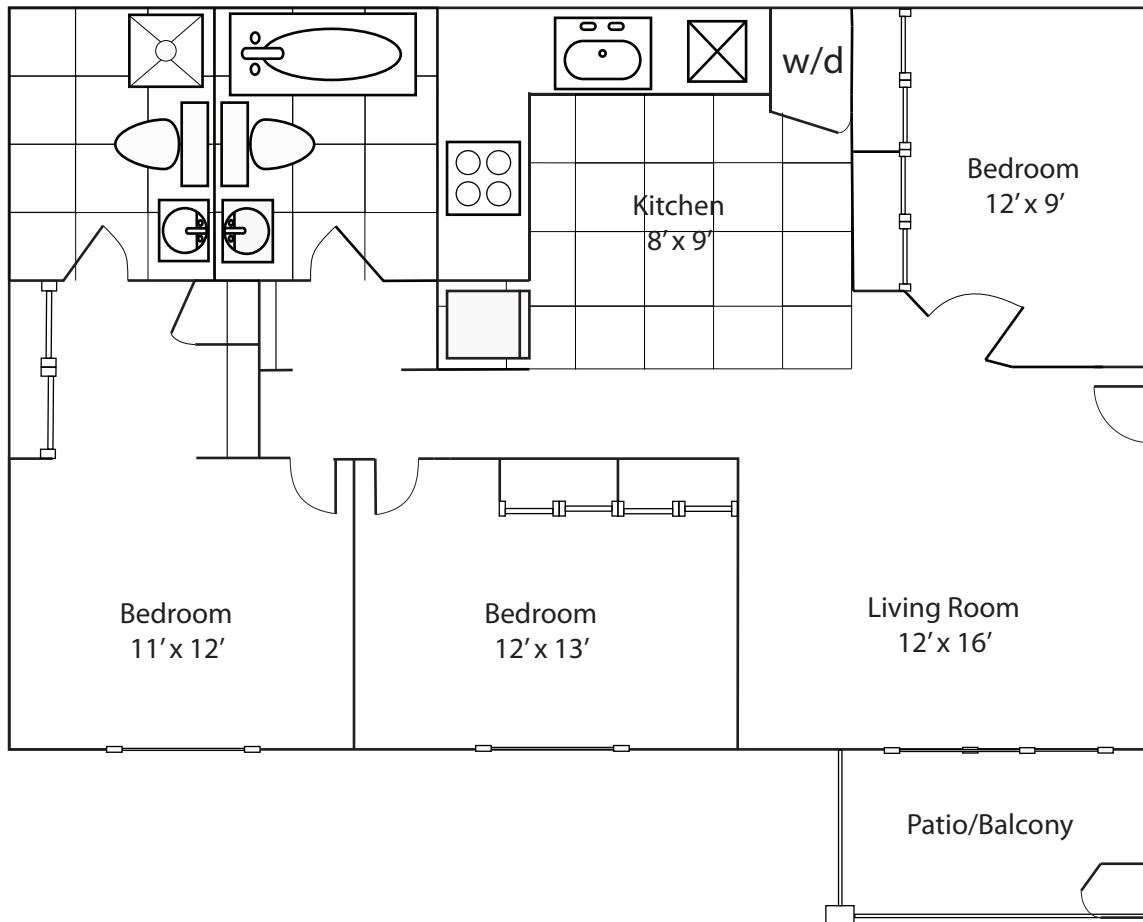

CLOVER RIDGE

A PRIME CAMPUS HOUSING COMMUNITY
Deluxe Walk-to-Campus Student Apartments

Three Bedroom, Two Bath "The Graduate" 1000 SF

Your New Student Housing Community

- Adjacent to Campus
- Free On-Site Parking
- 24 Hour Fitness Center
- Swimming Pool, Basketball Court,
- Tennis Court & Sand Volleyball Court
- On-Site Management/Leasing Office
- Complimentary Tanning Beds
- On-Site Security Officer
- 24 Hour Maintenance

Your New Home Away from Home

- Spacious Bedrooms
- Wireless High Speed Internet &
- Comcast Premium Cable Included
- Convenient Washer & Dryer In-Unit
- Spacious Closets/Storage in Each Unit
- Large Private Balconies or Patios
- Fully equipped Kitchen including
- Refrigerators & Dishwashers
- Central AC and Heat